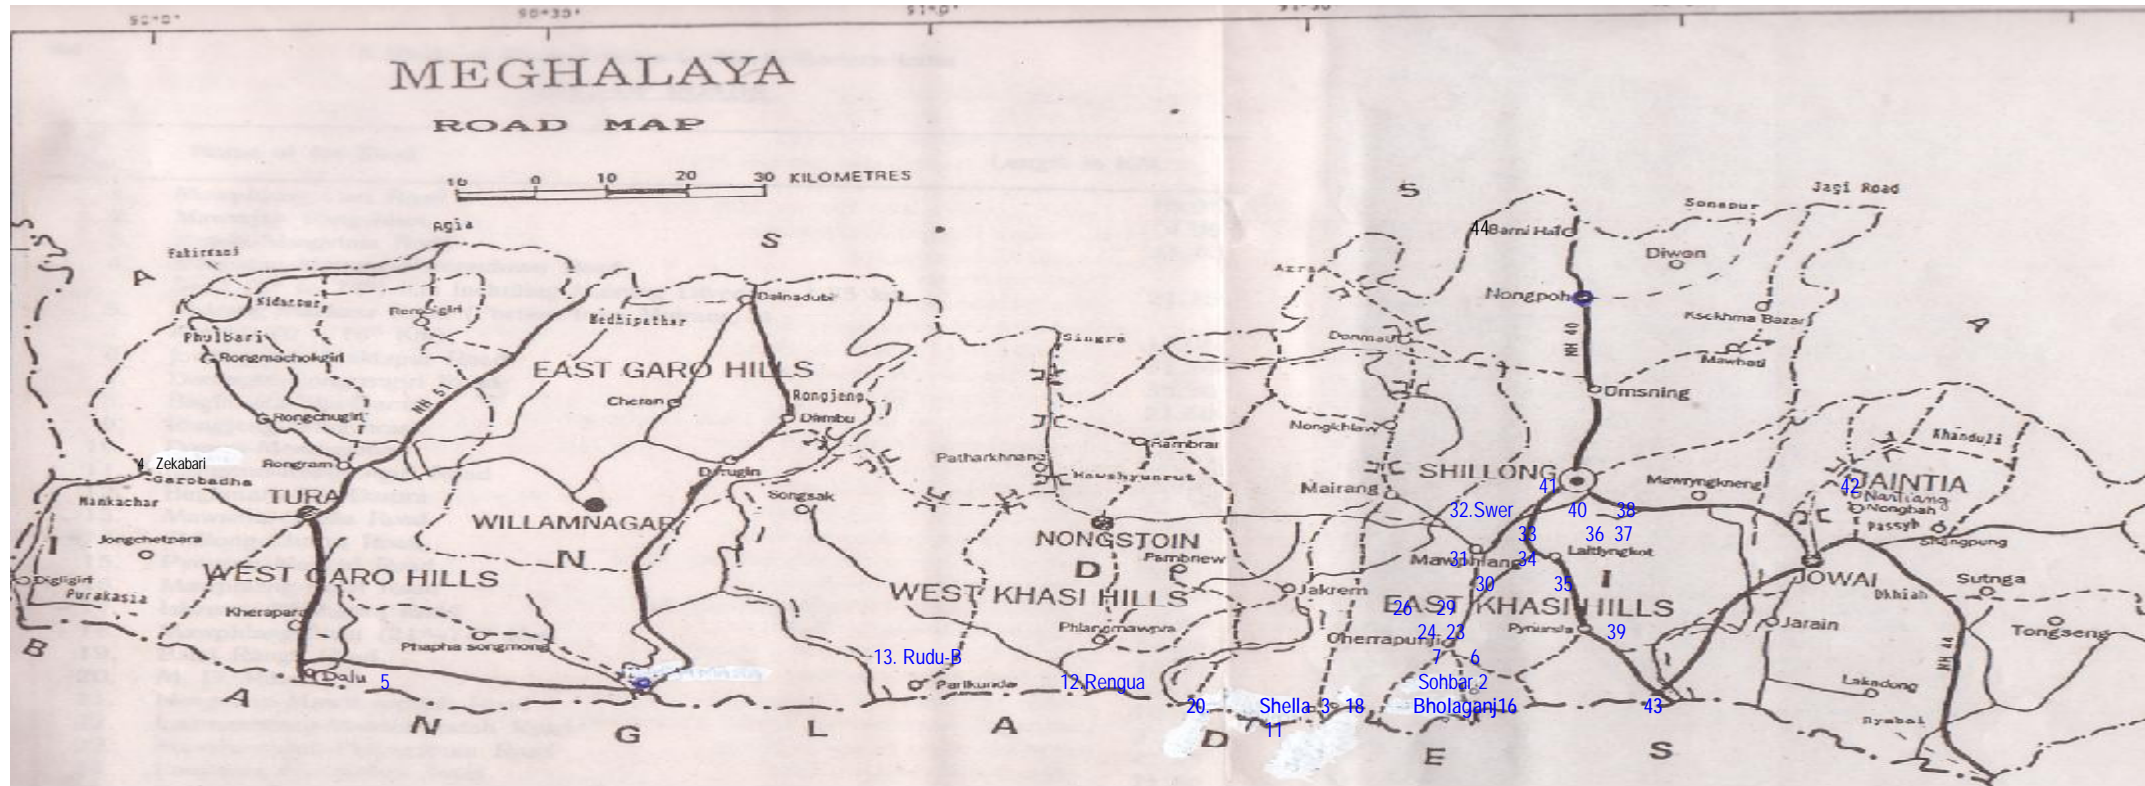

**RAMAKRISHNA MISSION ASHRAMA, CHERRAPUNJEE : MEGHALAYA**  
**TITLE- MAP SHOWING THE DISTRIBUTION OF ASHRAM AND SCHOOLS IN MEGHALAYA**

1	Ashrama, Secondary, Higher Secondary, Boys Hostel, Library, Dispensary, Computer and Vocational section - Cherrapunjee	12	L.P, M.E. School - Rengua	23	L.P School – Mawshamok	34	L.P/M.E. School - Mawrah
2	Ashrama, L.P, M.E, Secondary School, Boys and Girls Hostel, Vocational section – Sohbar	13	L.P. School - Rudu-B	24	L.P. School - Umblai	35	L.P. School- Umthli
3	Ashrama, L.P, M.E, Secondary School–Shella	14	L.P. School - Mawsmal	25	L.P. School - Rumnong	36	L.P, M.E. School - Nongkynrih
4	Ashrama, School & Vocational section – Zekabari	15	L.P, ME. School – Wahlong - Mawthang	26	L.P, M.E. School- Nongsteng	37	L.P/M.E/Sec School- Laitdengsai
5	Ashrama, L.P. School - Dalu	16	L.P,M.E, Sec School – Bholaganj	27	L.P. School - Laitmawsiang	38	L.P. School- Mawkyrning
6	L.P. School - Khliehshnong	17	L.P. School – Umploh	28	L.P, M.E, Sec School-Laitryngew	39	L.P. School- Pynursla
7	L.P. School - Maraikaphon	18	L.P, M.E. School – Kalibari	29	L.P. School - Laitlyndop	40	L.P, M.E, Sec School - Myllem
8	L.P. School - Pomsahmen	19	L.P. School - Kalatek	30	L.P. School - Umdiengpoh	41	Ashrama - Shillong
9	L.P, M.E and Secondary School - Mawmluh	20	L.P. School- Jatap	31	L.P, M.E. School- Ladmawphlang	42	L.P, M.E, Sec School - Nartiang
10	L.P, M.E. and Secondary School - Nongwar	21	L.P. School- Mawshamok	32	L.P. School- Laitkroh	43	L.P. School – Dawki
11	L.P. School - Pyrkan	22	L.P. School – Laitduh	33	L.P. School - Swer	44	Ashrama, Byrnihat